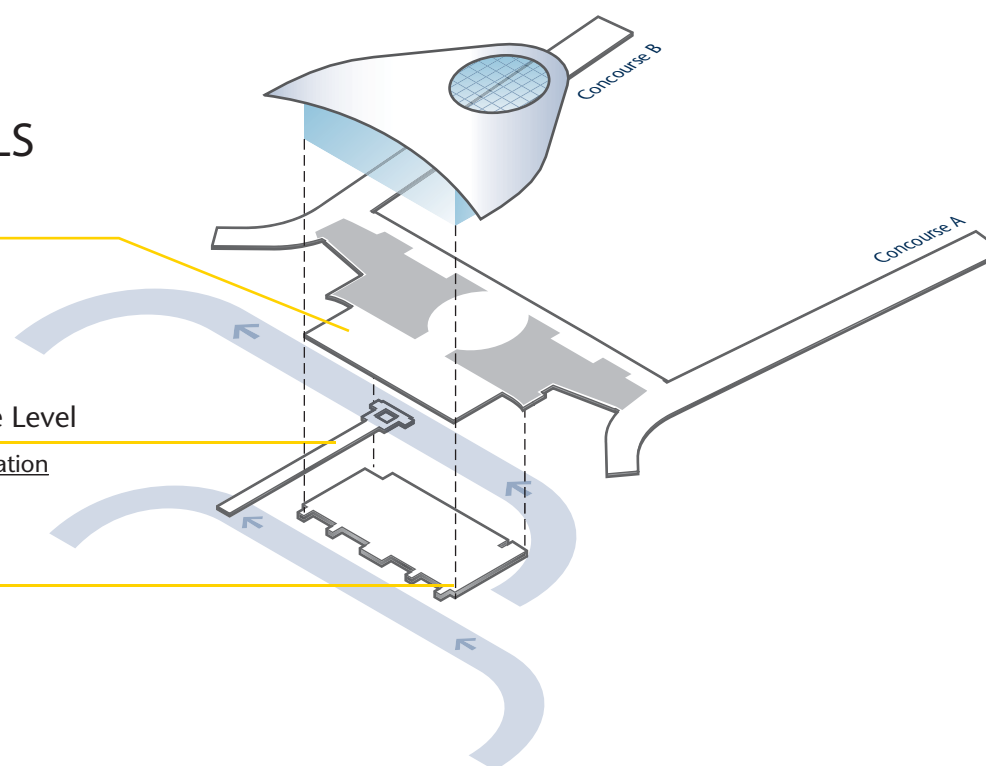

# TERMINAL MAP & INFORMATION

Indianapolis International Airport | Col. H. Weir Cook Terminal Building

## LEGEND

- ★ Amenity Center
- Ⓢ ATM
- ❓ Guest Services
- 🙏 Haflich Meditation Room (Chapel)
- ✉ Mailbox/Shipping
- 👞 Shoe Shine
- ☎ Telephone
- 📞 Text Telephone
- 🧳 Baggage Claim
- 🛗 Elevator
- 🏃 Escalator
- 🛂 International Flights/Customs
- 🚗 Moving Walkway
- 🚗 Passenger Pick-Up and Drop-Off
- 🎫 Ticketing
- 🟡 Ticketing
- 🇺🇸 USO Lounge
- 🚪 Gates
- 🚻 Restrooms
- 🍽 Food & Beverage
- 🛍 Shopping, News & Gifts
- 🛡 Security Screening
- 🛋 Services & Amenities

## TERMINAL LEVELS

- 🏠 Departures Level
  - 🎫 Ticketing
  - 📍 Civic Plaza
  - 🛍 Concessions
  - 🚪 All Gates
- 🚶 Pedestrian Bridge Level
  - ➡ to Ground Transportation and Parking Garage
- 🏠 Arrivals Level
  - 🧳 Baggage Claim
  - 🛂 International Arrivals