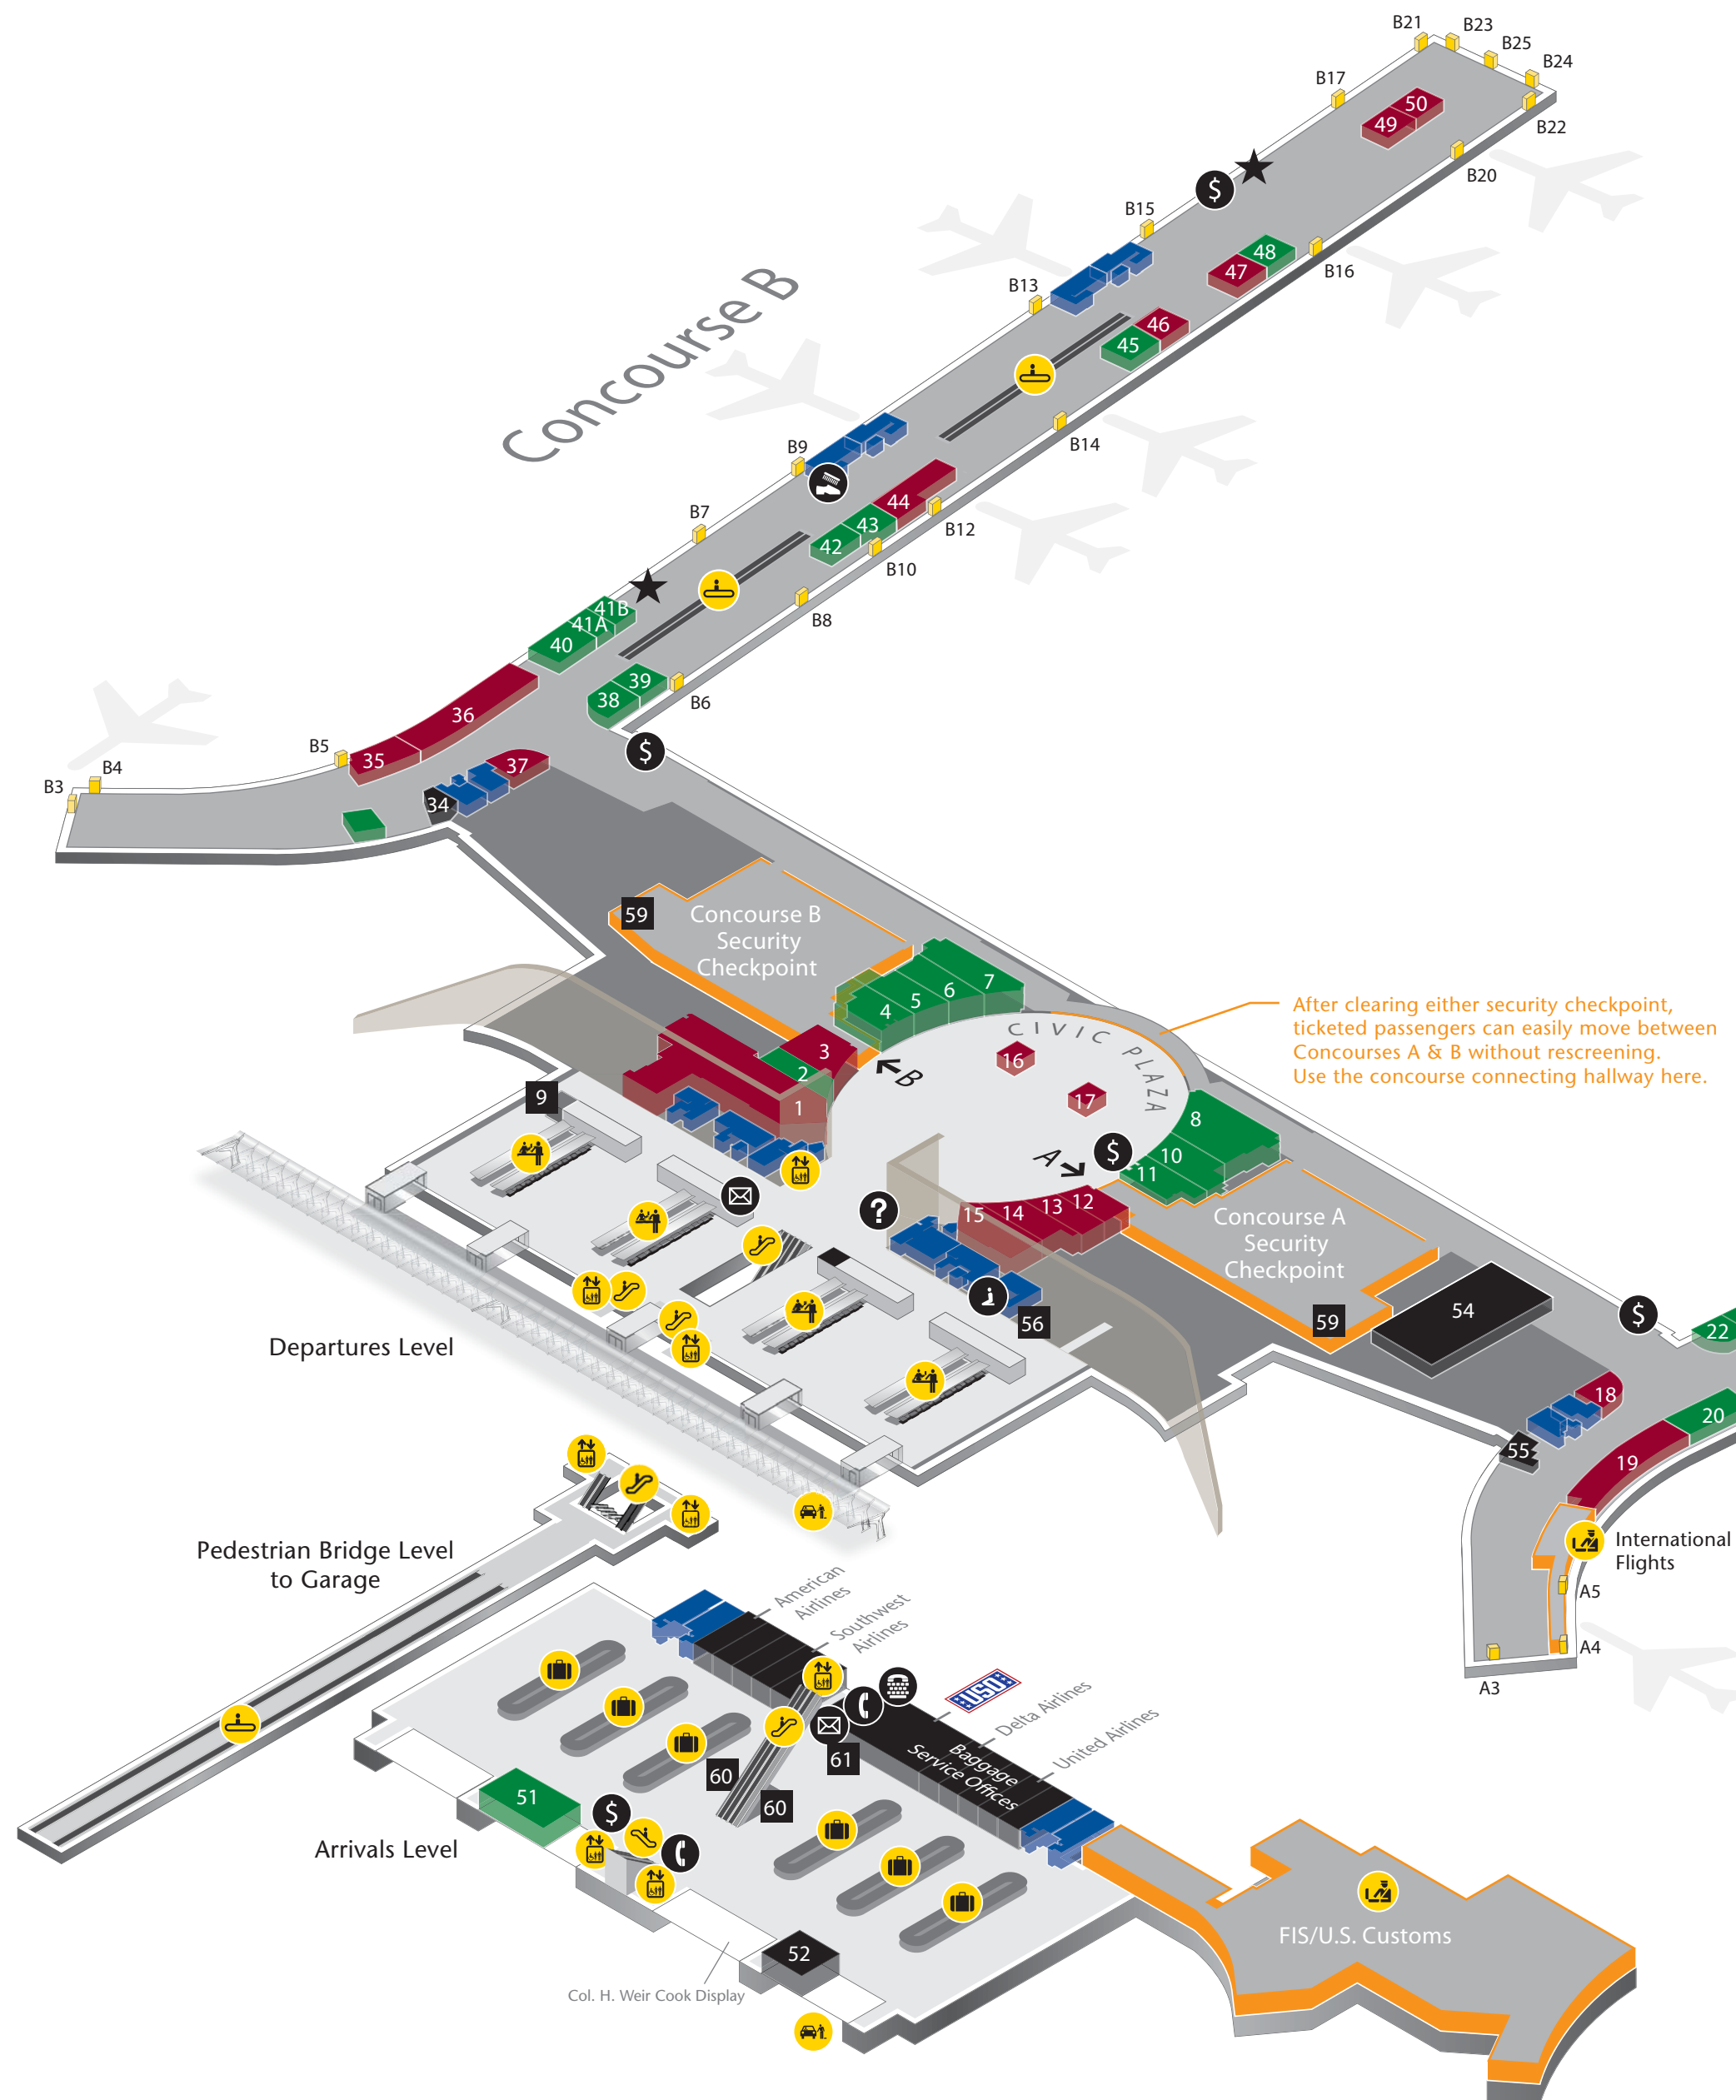

TERMINAL MAP & INFORMATION

Indianapolis International Airport | Col. H. Weir Cook Terminal Building