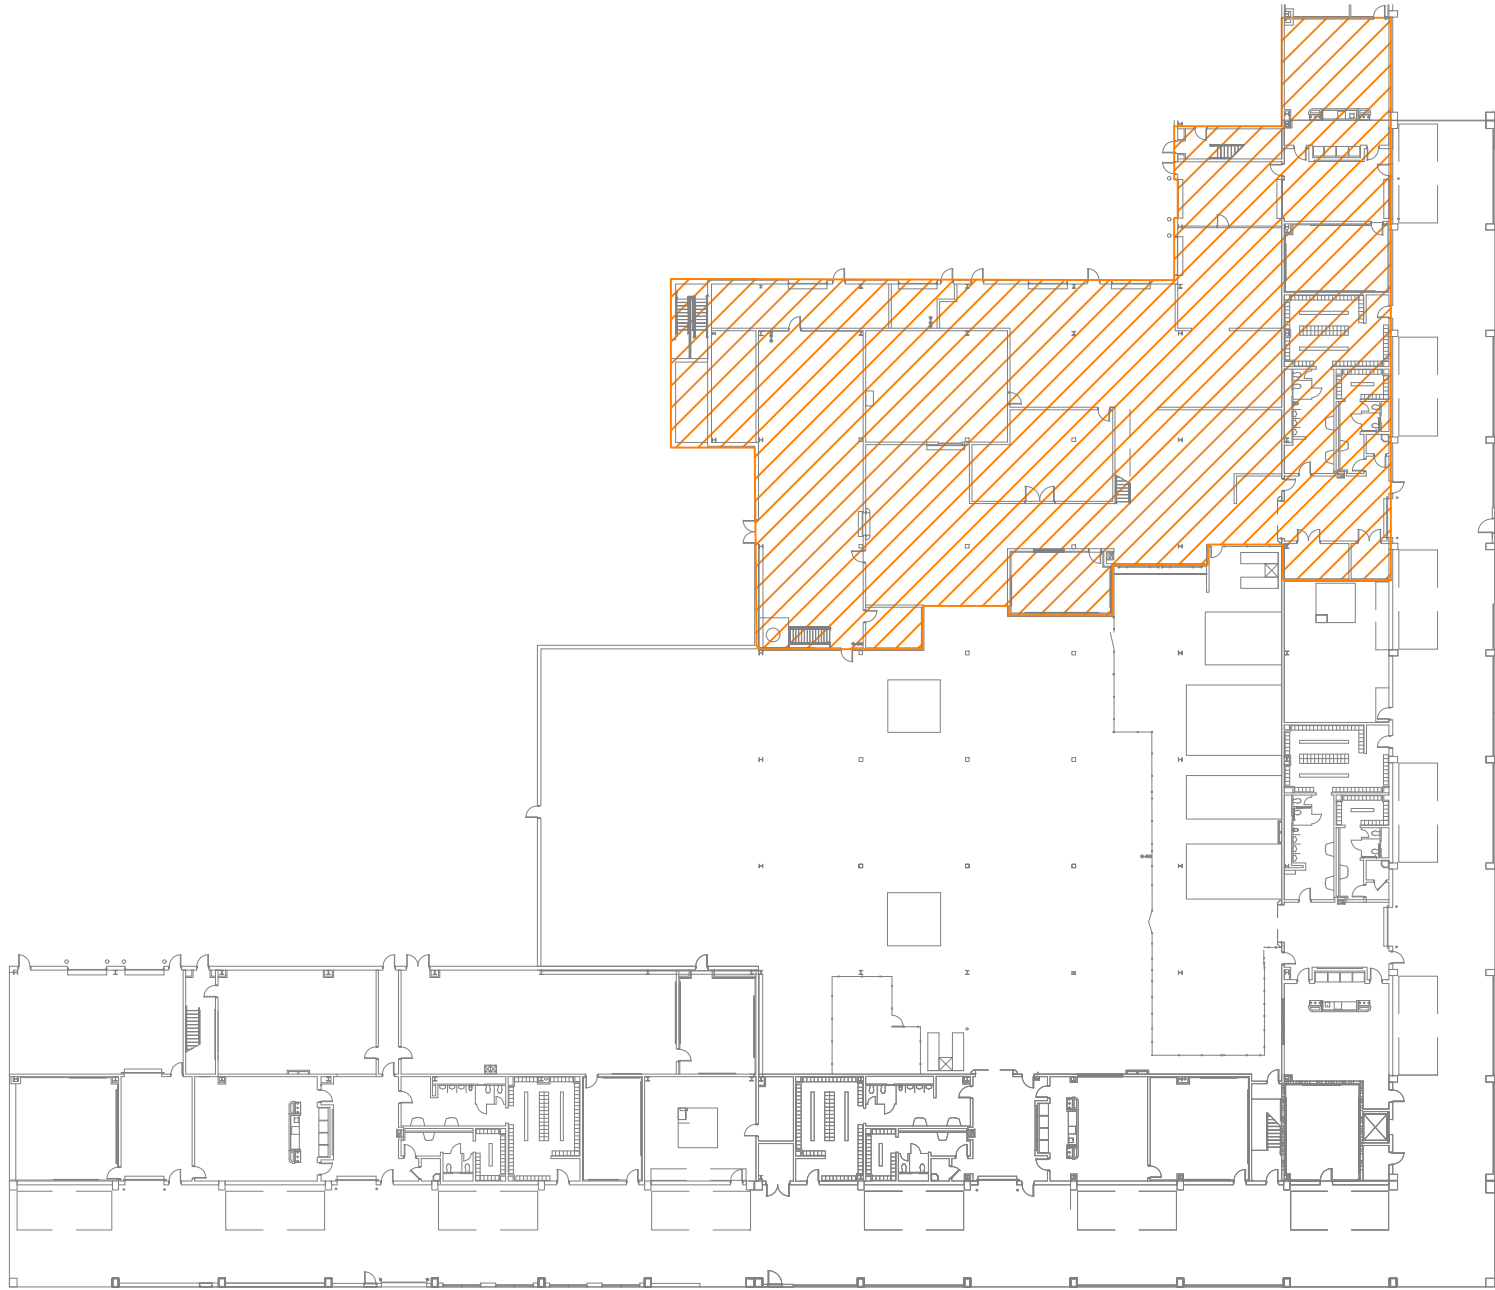

File:R:\ASBUILTS\Int'l Buildings\0-Misc\IND  
 Building Lease Exhibits\IMC Shop Warehouse  
 SS3.dwg SS3  
 Print Date: 2020/08/20

**INDIANAPOLIS INTERNATIONAL AIRPORT**  
 AVAILABLE LEASING OPPORTUNITIES  
 SHOP/WAREHOUSE-SS3  
 AUGUST 20, 2020

 VACANT SPACE (41,090 SF)

NO SCALE

File:R:\ASBUILTS\Int'l Buildings\0-Misc\IND  
Building Lease Exhibits\IMC Shop Warehouse  
SS5.dwg SS5  
Print Date: 2020/08/20